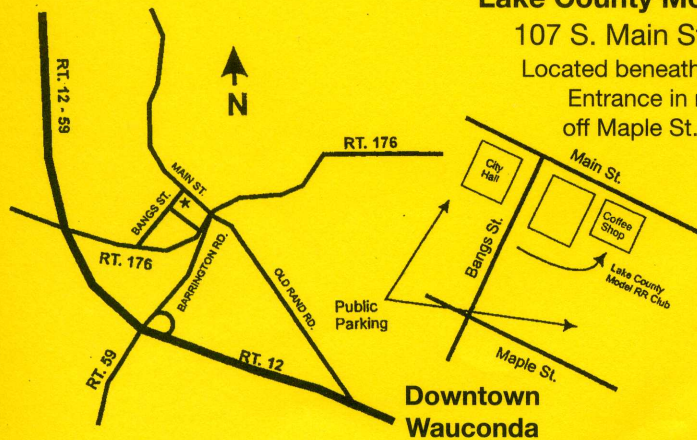

# Lake County Model Railroad Club FALL OPEN HOUSE

**Nov. 13th & 14th - 11am to 4pm**

**FREE ADMISSION - Raffle Prizes**

*Featuring the N0 scale*

**Wauconda Central Railroad**

Visit us on the web: <http://www.lcmrr.org>

**Lake County Model Railroad Club**

107 S. Main St., Wauconda, IL

Located beneath Honey Hill Coffee.

Entrance in rear of building

off Maple St. Public Parking

**Downtown  
Wauconda**