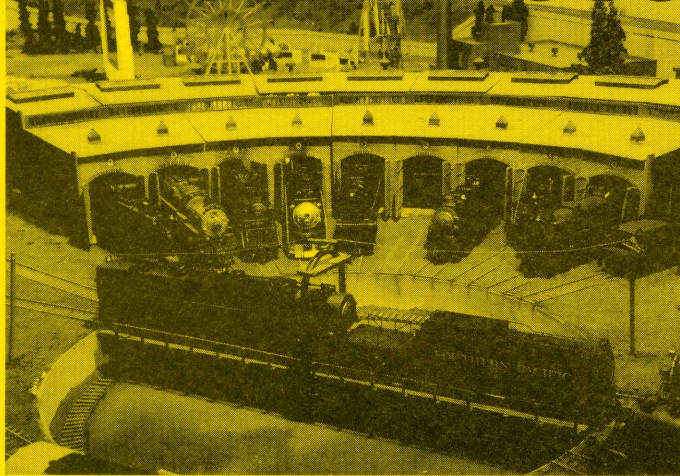

# Lake County Model Railroad Club FALL OPEN HOUSE

**Nov. 13th & 14th - 11am to 4pm**

**FREE ADMISSION - Raffle Prizes**

*Featuring the N0 scale*

**Wauconda Central Railroad**

Visit us on the web: <http://www.lcmrr.org>

**Lake County Model Railroad Club**

107 S. Main St., Wauconda, IL

Located beneath Honey Hill Coffee.

Entrance in rear of building

off Maple St. Public Parking

**Downtown  
Wauconda**