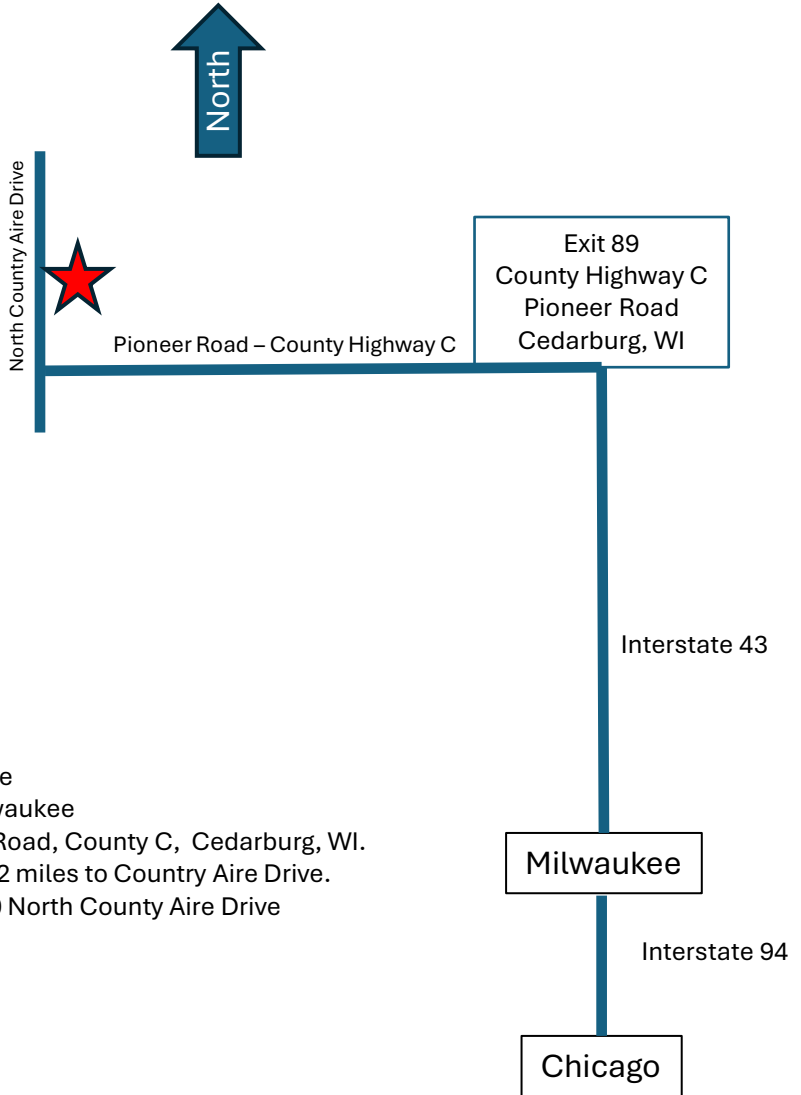

**The MLES Railroad is located
near Cedarburg, Wisconsin
(about 25 Miles Northwest of
Milwaukee)**

**Watch for Further Information
and Details, from the FVD
An Entrance Fee of ~\$5 will be
collected by MLES**

Location

Railroad Park is located in the Town of Jackson, Wisconsin, North of Pioneer Road (CTY C) at 2620 North Country Aire Drive (CTY M). This is directly west of Cedarburg, Wisconsin.

Background

The Milwaukee Light Engineering Society owns seven acres of land about 25 miles Northwest of Milwaukee, Wisconsin. It provides members who own large scale steam and diesel locomotives a place to operate their equipment. This is not an amusement park for public entertainment, but is available for public visits on designated run days and special event evenings. Public visits are subject to cancellation due to inclement weather.

Directions to Milwaukee Light Engineering Society (MLES)

Open House: Sunday July 26, 2026
12:00 noon to 4:00 pm
\$5 Admission Fee

ADDRESS:
Milwaukee Light Engineering Society
2620 North County Aire Drive
Cedarburg, WI

Please Check the MLES Facebook Page, the FVD website, or the FVD Facebook page for updates prior to driving, as this event is a sunshine only event.

Directions

From Chicago

- Drive I-94 North to Milwaukee
- Transfer to I-43 North in Milwaukee
- Exit I-43 at Exit 89 – Pioneer Road, County C, Cedarburg, WI.
- Drive West approximately 8.2 miles to Country Aire Drive.
- Turn North and Drive to 2620 North County Aire Drive