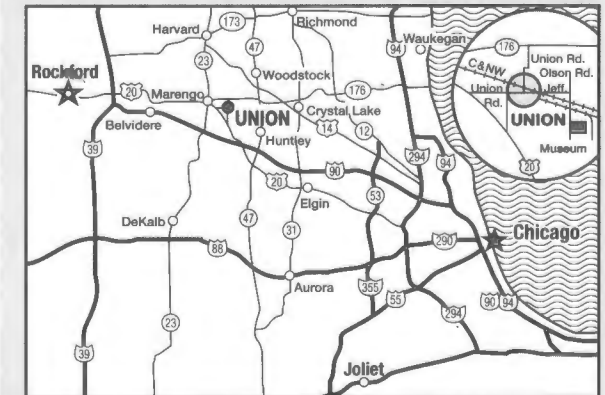

BUS DAY - Saturday - September 26 - Join us for trolley and motor bus operations along with other buses open and on display.

STEAM INTO FALL - Saturday & Sunday - October 3 & 4 - Enjoy our steam locomotive operations throughout the weekend to leave you with warm memories over the cold months ahead.

PUMPKIN TRAIN - Saturdays & Sundays - October 10, 11, 17, 18, 24 & 25 - Pick up your pumpkin by train and enjoy family-themed fall fun.

★ **HAPPY HOLIDAY RAILWAY** - Friday November 27; Saturdays & Sundays - November 28, 29 December 5, 6, 12, 13, 19, 20 & Monday December 21. Embark on a magical train ride featuring a spectacular light and music show as you carol through the winter countryside with Santa Claus himself! Treats will be served, along with a special gift for kids on Santa's "good list." Tickets available after August 1 on our website, www.irm.org.
SPECIAL FARE DAYS — NO PASSES HONORED FOR THIS EVENT.

NOTE: Operation of all trains is subject to safety, mechanical and weather conditions. All schedules are subject to change without notice. Visit www.irm.org for information and updates regarding open days, hours, fares and special events.

7000 Olson Road, Union, Illinois 60180, in McHenry County